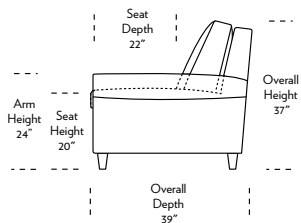

Standard Comfort Sleeper®

Features:

- Featuring the patented Tiffany 24/7™ platform sleep system
- Room to stretch out with true 80 inches of bedroom-length sleeping surface
- Ultimate comfort on four inches of plush, high-density foam mattress
- Zero wall clearance
- Quick-ship delivery
- Single-needle top-stitch
- High-density, high-resiliency foam seat cushions
- Loose back and seat cushions
- Lifetime warranty on frame
- 10-year mechanism warranty

Please use actual leather, fabric, Crypton®, Sunbrella® and Ultrasuede® swatches when specifying furniture as the colors shown may vary due to the printing process.

* Picture shows left arm seated. Please specify left or right arm seated when ordering. All orders are in seated position.
 † Dotted lines for Queen Plus sizes indicates the number of seats.
 All dimensions are approximate and subject to change.