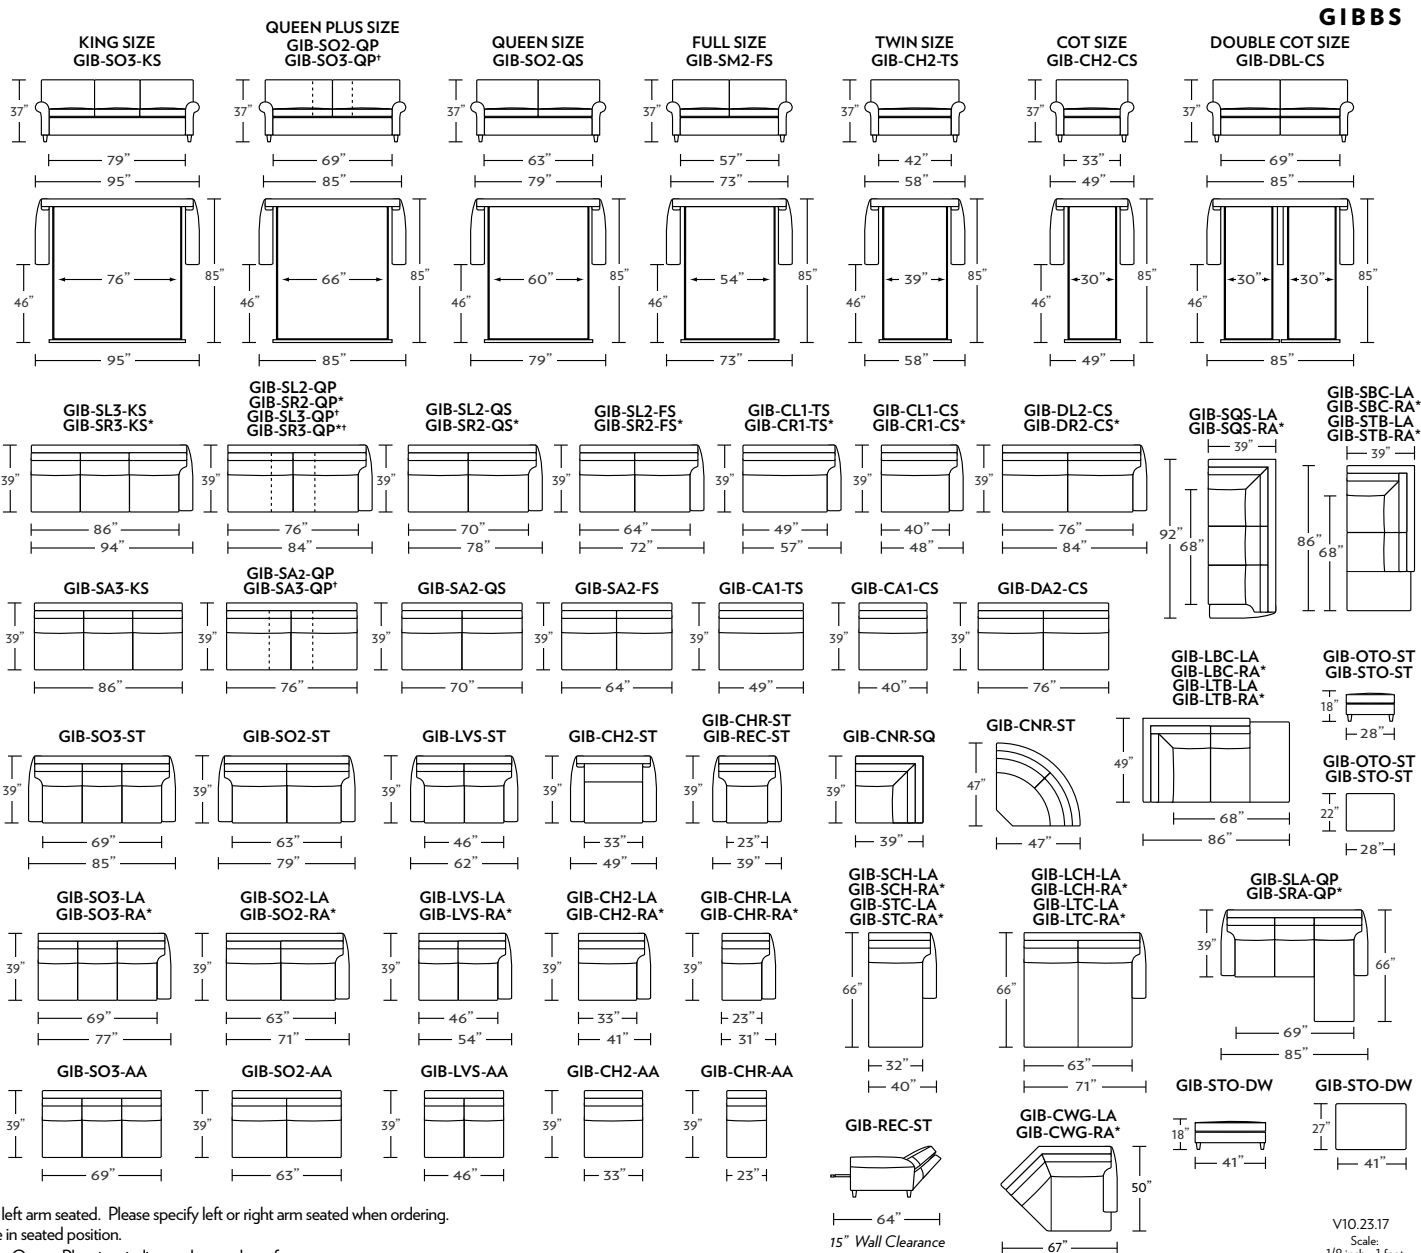

Standard Comfort Sleeper®

Features:

- Featuring the patented Tiffany 24/7™ platform sleep system
- Room to stretch out with true 80 inches of bedroom-length sleeping surface
- Ultimate comfort on four inches of plush, high-density foam mattress
- Zero wall clearance
- Quick-ship delivery
- Single-needle top-stitch
- High-density, high-resiliency foam seat cushions
- Loose back and seat cushions
- Lifetime warranty on frame
- 10-year mechanism warranty

Please use actual leather, fabric, Crypton®, Sunbrella® and Ultrasuede® swatches when specifying furniture as the colors shown may vary due to the printing process.

* Picture shows left arm seated. Please specify left or right arm seated when ordering. All orders are in seated position.
 † Dotted lines for Queen Plus sizes indicates the number of seats.
 All dimensions are approximate and subject to change.

Tiffany 24/7™ Convertible mechanism. U.S. Patents #6904628, #8893323, #9468303, #9668585. Additional patents pending.

V10.23.17
 Scale: 1/8" inch = 1 foot

AMERICAN LEATHER
 COMFORT SLEEPER™ COLLECTION
 Gibbs Comfort Sleeper Sofa