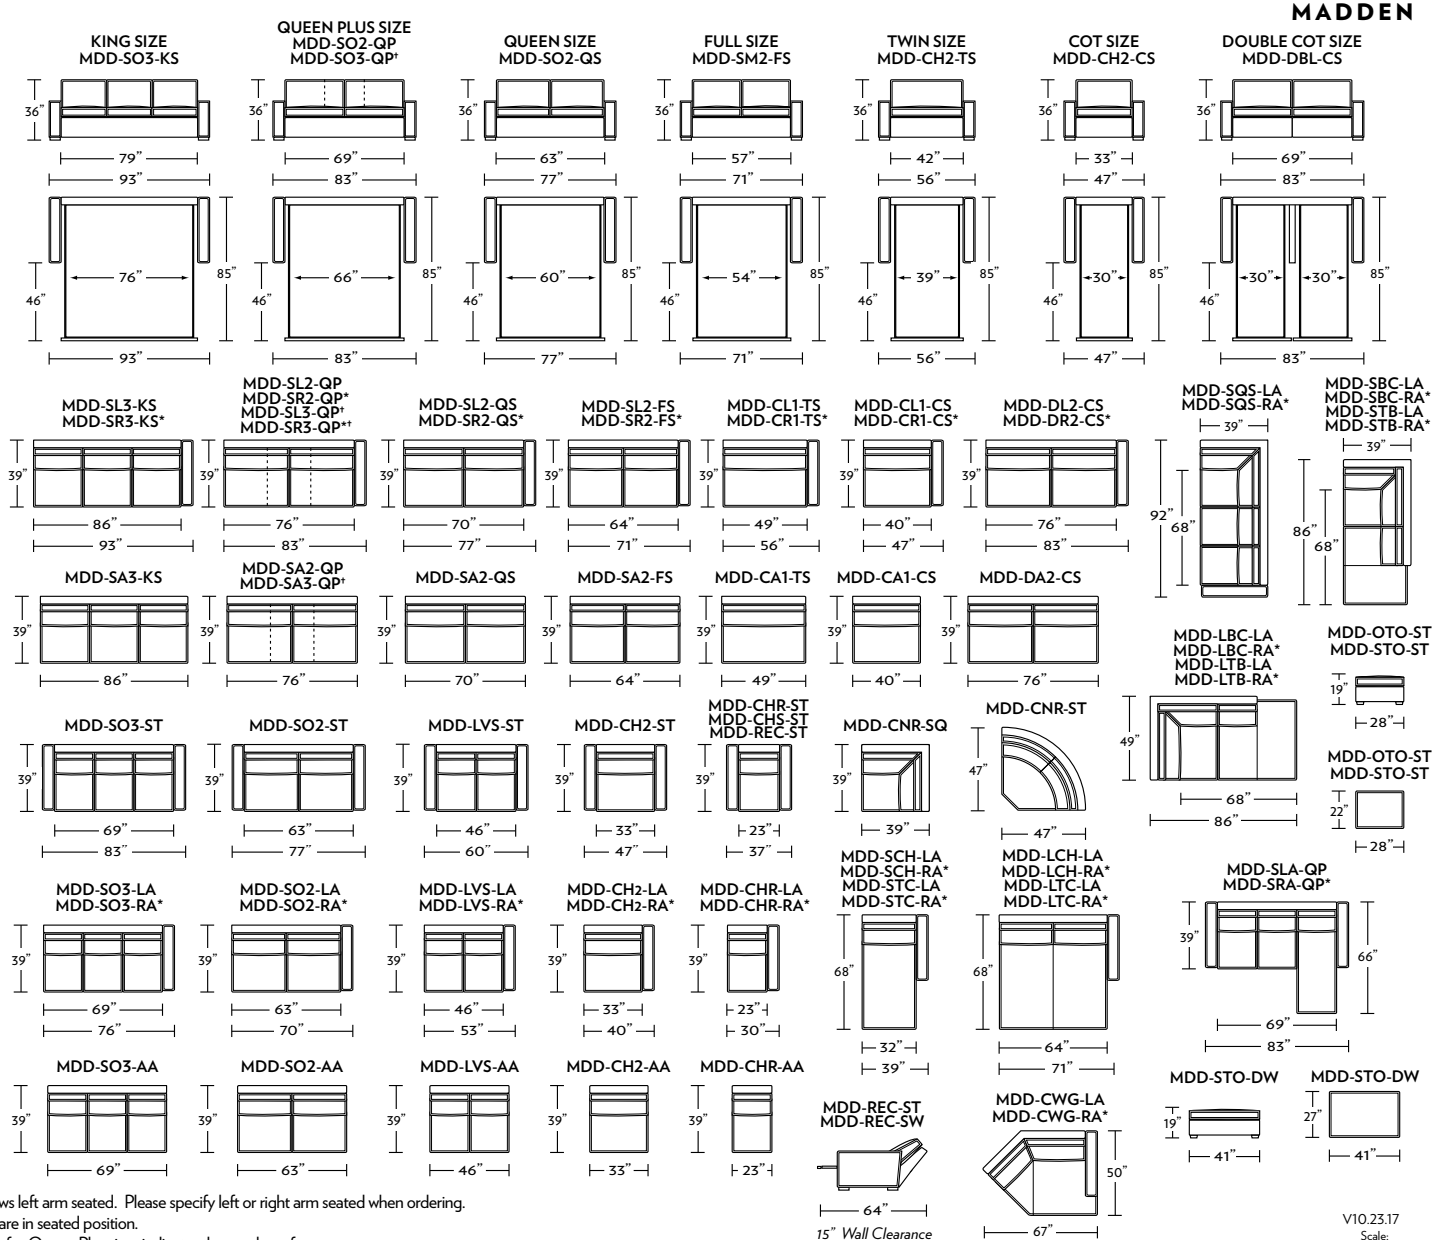

Standard Comfort Sleeper®

Features:

- Featuring the patented Tiffany 24/7™ platform sleep system
- Room to stretch out with true 80 inches of bedroom-length sleeping surface
- Ultimate comfort on five inches of plush, high-density foam mattress
- Under-sofa dust covers keeps dust and dirt from ever touching the mattress
- Zero wall clearance
- Quick-ship delivery
- Flat French welt
- High-density, high-resiliency foam seat cushions
- Loose back and seat cushions
- Lifetime warranty on frame
- 10-year mechanism warranty

Please use actual leather, fabric, Crypton®, Sunbrella® and Ultrasuede® swatches when specifying furniture as the colors shown may vary due to the printing process.

* Picture shows left arm seated. Please specify left or right arm seated when ordering.
 All orders are in seated position.
 † Dotted lines for Queen Plus sizes indicates the number of seats.
 All dimensions are approximate and subject to change.