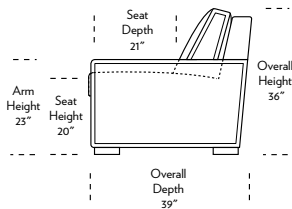

Standard Comfort Sleeper®

Features:

- Featuring the patented Tiffany 24/7™ platform sleep system
- Room to stretch out with true 80 inches of bedroom-length sleeping surface
- Ultimate comfort on five inches of plush, high-density foam mattress
- Under-sofa dust covers keeps dust and dirt from ever touching the mattress
- Zero wall clearance
- Quick-ship delivery
- Flat French welt
- High-density, high-resiliency foam seat cushions
- Loose back and seat cushions
- Lifetime warranty on frame
- 10-year mechanism warranty

Please use actual leather, fabric, Crypton®, Sunbrella® and Ultrasuede® swatches when specifying furniture as the colors shown may vary due to the printing process.

* Picture shows left arm seated. Please specify left or right arm seated when ordering.
 All orders are in seated position.
 † Dotted lines for Queen Plus sizes indicates the number of seats.
 All dimensions are approximate and subject to change.