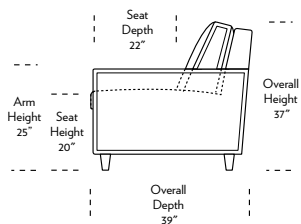

Standard Comfort Sleeper®

Features:

- Featuring the patented Tiffany 24/7™ platform sleep system
- Room to stretch out with true 80 inches of bedroom-length sleeping surface
- Ultimate comfort on four inches of plush, high-density foam mattress
- Zero wall clearance
- Quick-ship delivery
- Flat French welt
- High-density, high-resiliency foam seat cushions
- Loose back and seat cushions
- Lifetime warranty on frame
- 10-year mechanism warranty

Please use actual leather, fabric, Crypton®, Sunbrella® and Ultrasuede® swatches when specifying furniture as the colors shown may vary due to the printing process.

* Picture shows left arm seated. Please specify left or right arm seated when ordering. All orders are in seated position.
 † Dotted lines for Queen Plus sizes indicates the number of seats.
 All dimensions are approximate and subject to change.