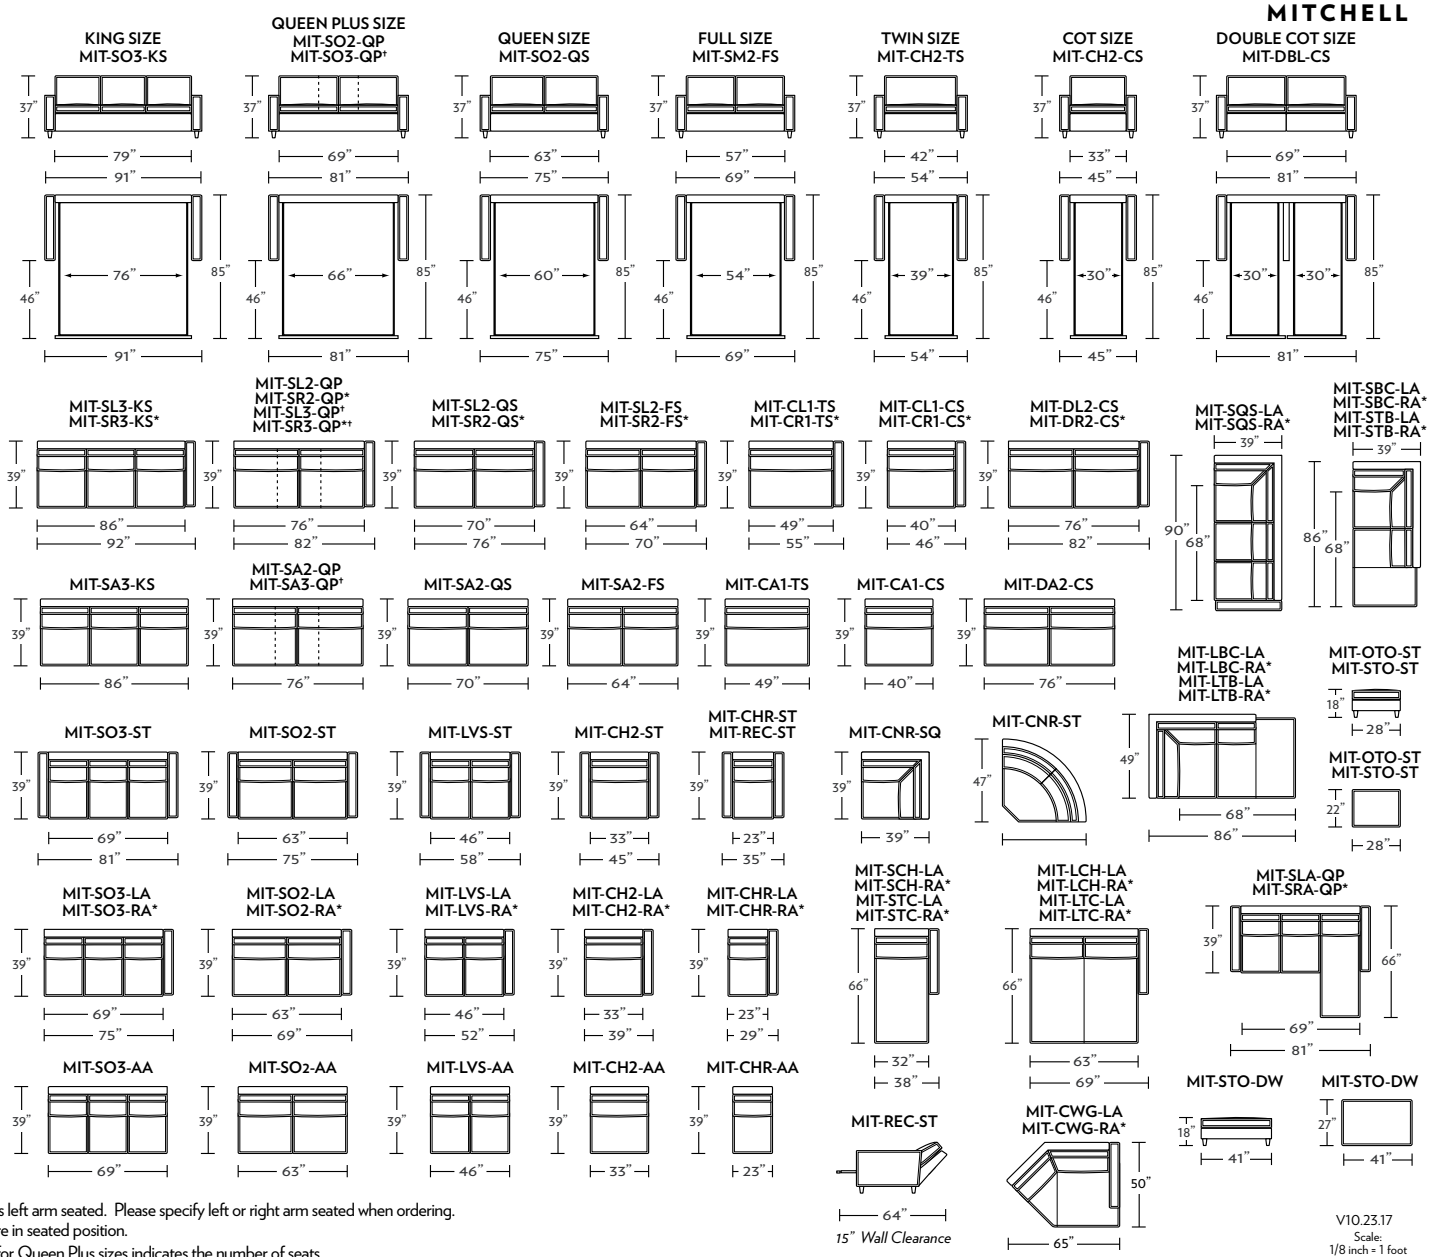

Standard Comfort Sleeper®

Features:

- Featuring the patented Tiffany 24/7™ platform sleep system
- Room to stretch out with true 80 inches of bedroom-length sleeping surface
- Ultimate comfort on four inches of plush, high-density foam mattress
- Zero wall clearance
- Quick-ship delivery
- Flat French welt
- High-density, high-resiliency foam seat cushions
- Loose back and seat cushions
- Lifetime warranty on frame
- 10-year mechanism warranty

Please use actual leather, fabric, Crypton®, Sunbrella® and Ultrasuede® swatches when specifying furniture as the colors shown may vary due to the printing process.

* Picture shows left arm seated. Please specify left or right arm seated when ordering. All orders are in seated position.
 † Dotted lines for Queen Plus sizes indicates the number of seats.
 All dimensions are approximate and subject to change.