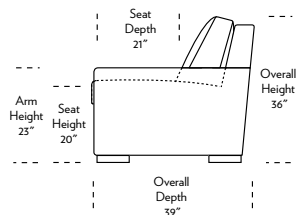

Standard Comfort Sleeper®

Features:

- Featuring the patented Tiffany 24/7™ platform sleep system
- Room to stretch out with true 80 inches of bedroom-length sleeping surface
- Ultimate comfort on five inches of plush, high-density foam mattress
- Under-sofa dust covers keeps dust and dirt from ever touching the mattress
- Zero wall clearance
- Quick-ship delivery
- Double-needle top-stitch
- High-density, high-resiliency foam seat cushions
- Loose back and seat cushions
- Lifetime warranty on frame
- 10-year mechanism warranty

Mattress Options:

- Premier with Crypton™ ticking
- Gel
- Tempur-Pedic®

Options:

- High-density, high-resiliency foam seat cushions encased in down and down back cushions available
- Wood legs available in Acorn, Espresso or Walnut finish
- Nailhead trim available in Antique Brass, Chrome or Pewter finish (deck only)

Please use actual leather, fabric, Crypton®, Sunbrella® and Ultrasuede® swatches when specifying furniture as the colors shown may vary due to the printing process.

* Picture shows left arm seated. Please specify left or right arm seated when ordering.

All orders are in seated position.

† Dotted lines for Queen Plus sizes indicates the number of seats.

All dimensions are approximate and subject to change.

Tiffany 24/7™ Convertible mechanism, U.S. Patents #6904628, #8893323, #9468303, #9668585. Additional patents pending.