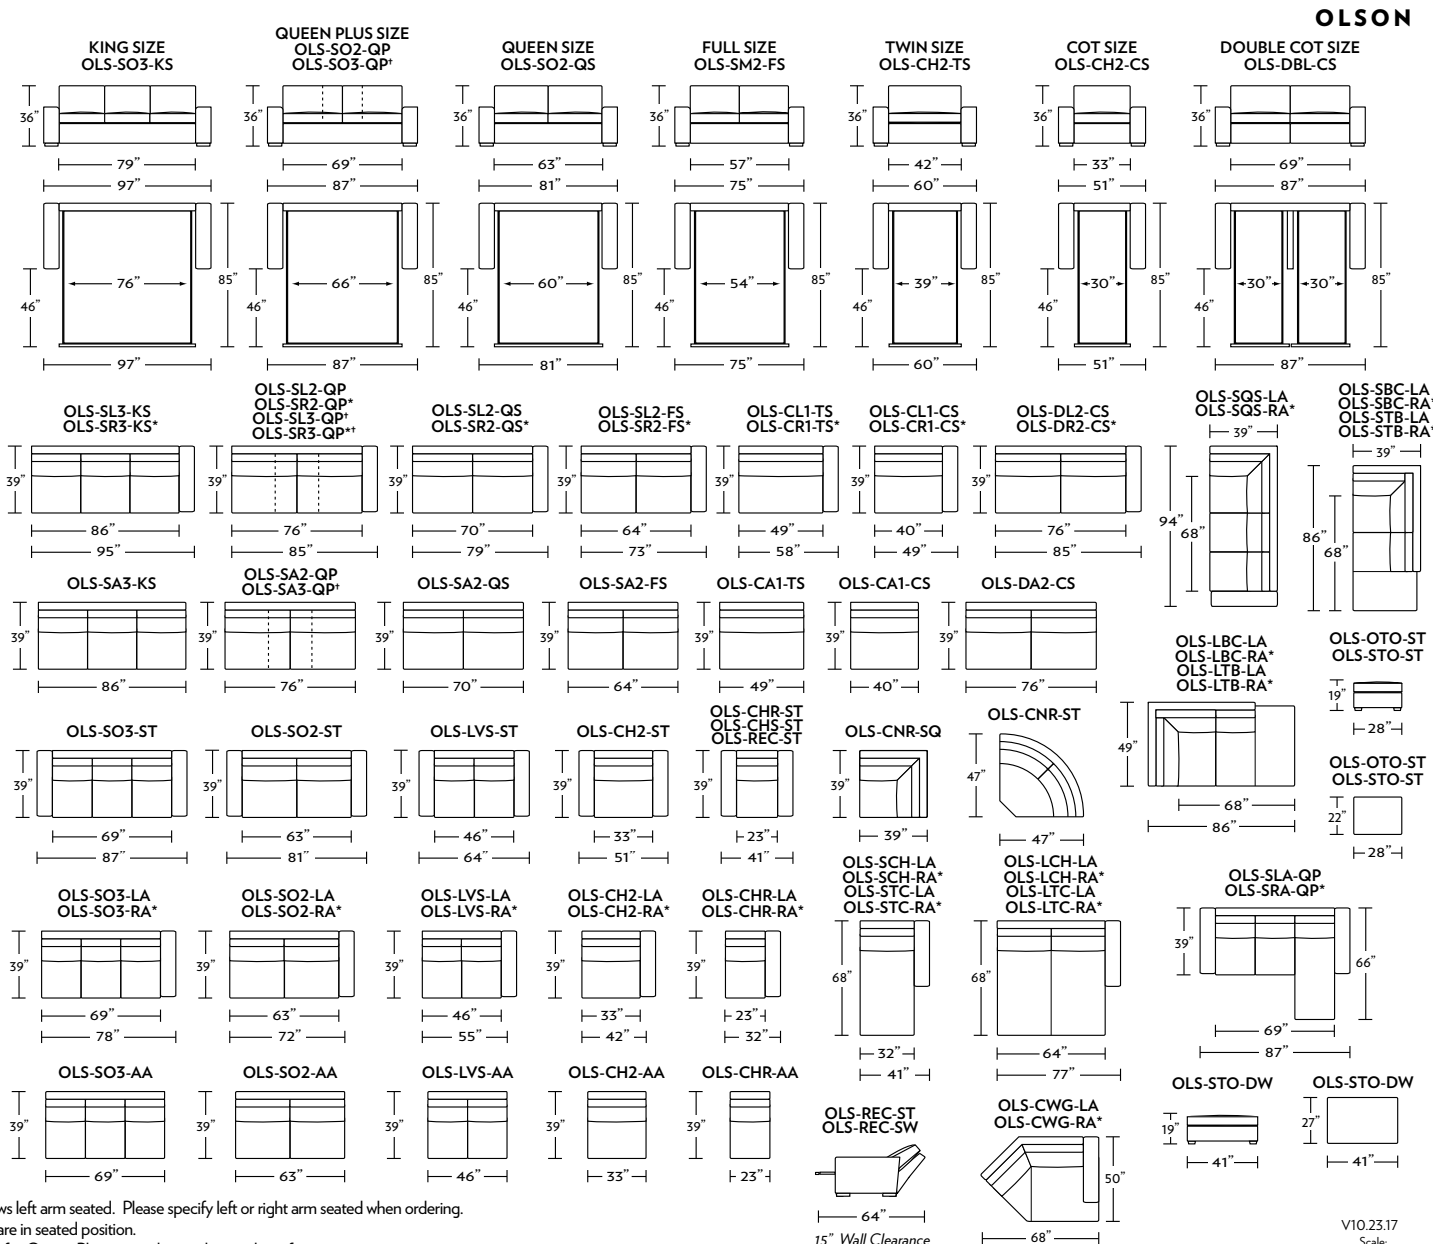

Standard Comfort Sleeper®

Features:

- Featuring the patented Tiffany 24/7™ platform sleep system
- Room to stretch out with true 80 inches of bedroom-length sleeping surface
- Ultimate comfort on five inches of plush, high-density foam mattress
- Under-sofa dust covers keeps dust and dirt from ever touching the mattress
- Zero wall clearance
- Quick-ship delivery
- Double-needle top-stitch
- High-density, high-resiliency foam seat cushions
- Loose back and seat cushions
- Lifetime warranty on frame
- 10-year mechanism warranty

Mattress Options:

- Premier with Crypton™ ticking
- Gel
- Tempur-Pedic®

Options:

- High-density, high-resiliency foam seat cushions encased in down and down back cushions available
- Wood legs available in Acorn, Espresso or Walnut finish
- Nailhead trim available in Antique Brass, Chrome or Pewter finish (deck only)

Please use actual leather, fabric, Crypton®, Sunbrella® and Ultrasuede® swatches when specifying furniture as the colors shown may vary due to the printing process.

* Picture shows left arm seated. Please specify left or right arm seated when ordering.

All orders are in seated position.

† Dotted lines for Queen Plus sizes indicates the number of seats.

All dimensions are approximate and subject to change.

Tiffany 24/7™ Convertible mechanism, U.S. Patents #6904628, #8893323, #9468303, #9668585. Additional patents pending.